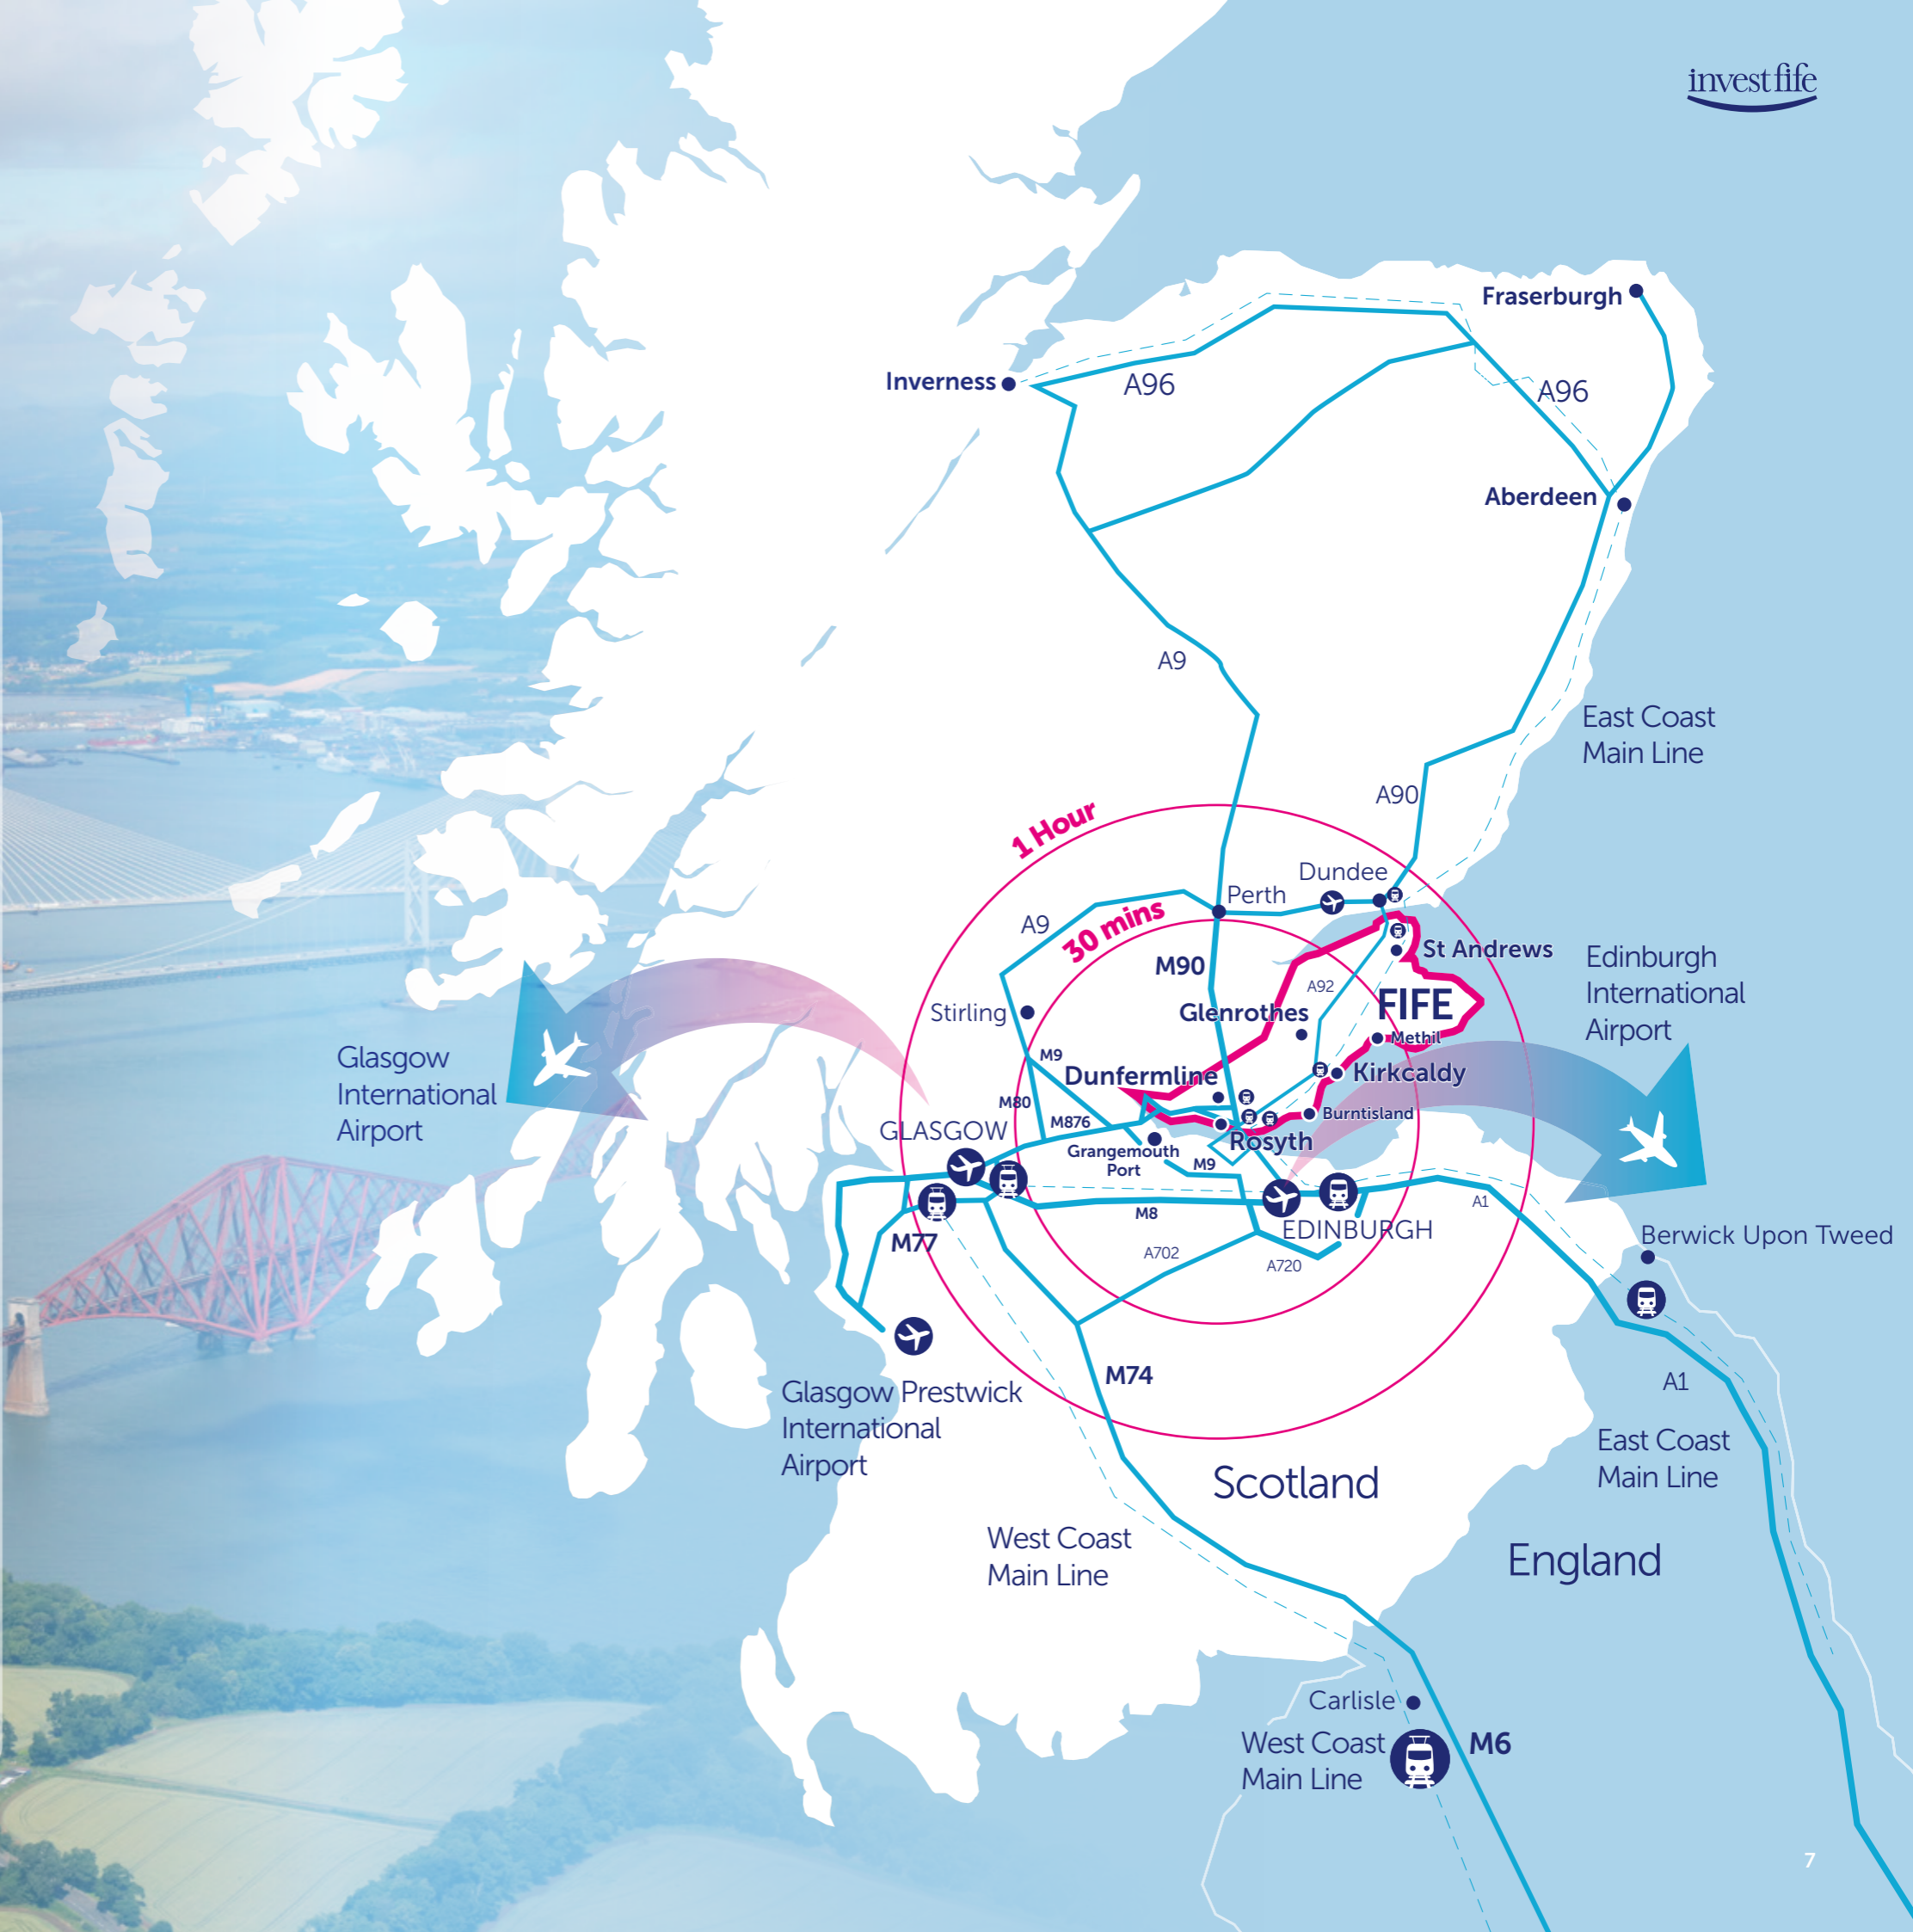

Connectivity to the rest of the world

Our transport links via road, rail and even sea enable businesses of all types to use Fife as a base.

ROAD

Edinburgh	45 Minutes
Dundee	45 minutes
Stirling	55 Minutes
Perth	35 Minutes
Glasgow	1 hour

MOTORWAYS

South & west: M90, M8, M73, M74, M6, A1M & M1
North: M90

AIR

Airport connections from Edinburgh

20 direct UK destinations
87 International including US and Middle East
46 flights per day to London

RAIL

Main East Coast Rail link
Fife Circle – Edinburgh
Main West Coast Rail link
Freight links

PORTS

Rosyth Deep Water Port
Grangemouth Docks
Kirkcaldy
Methil
Burntisland