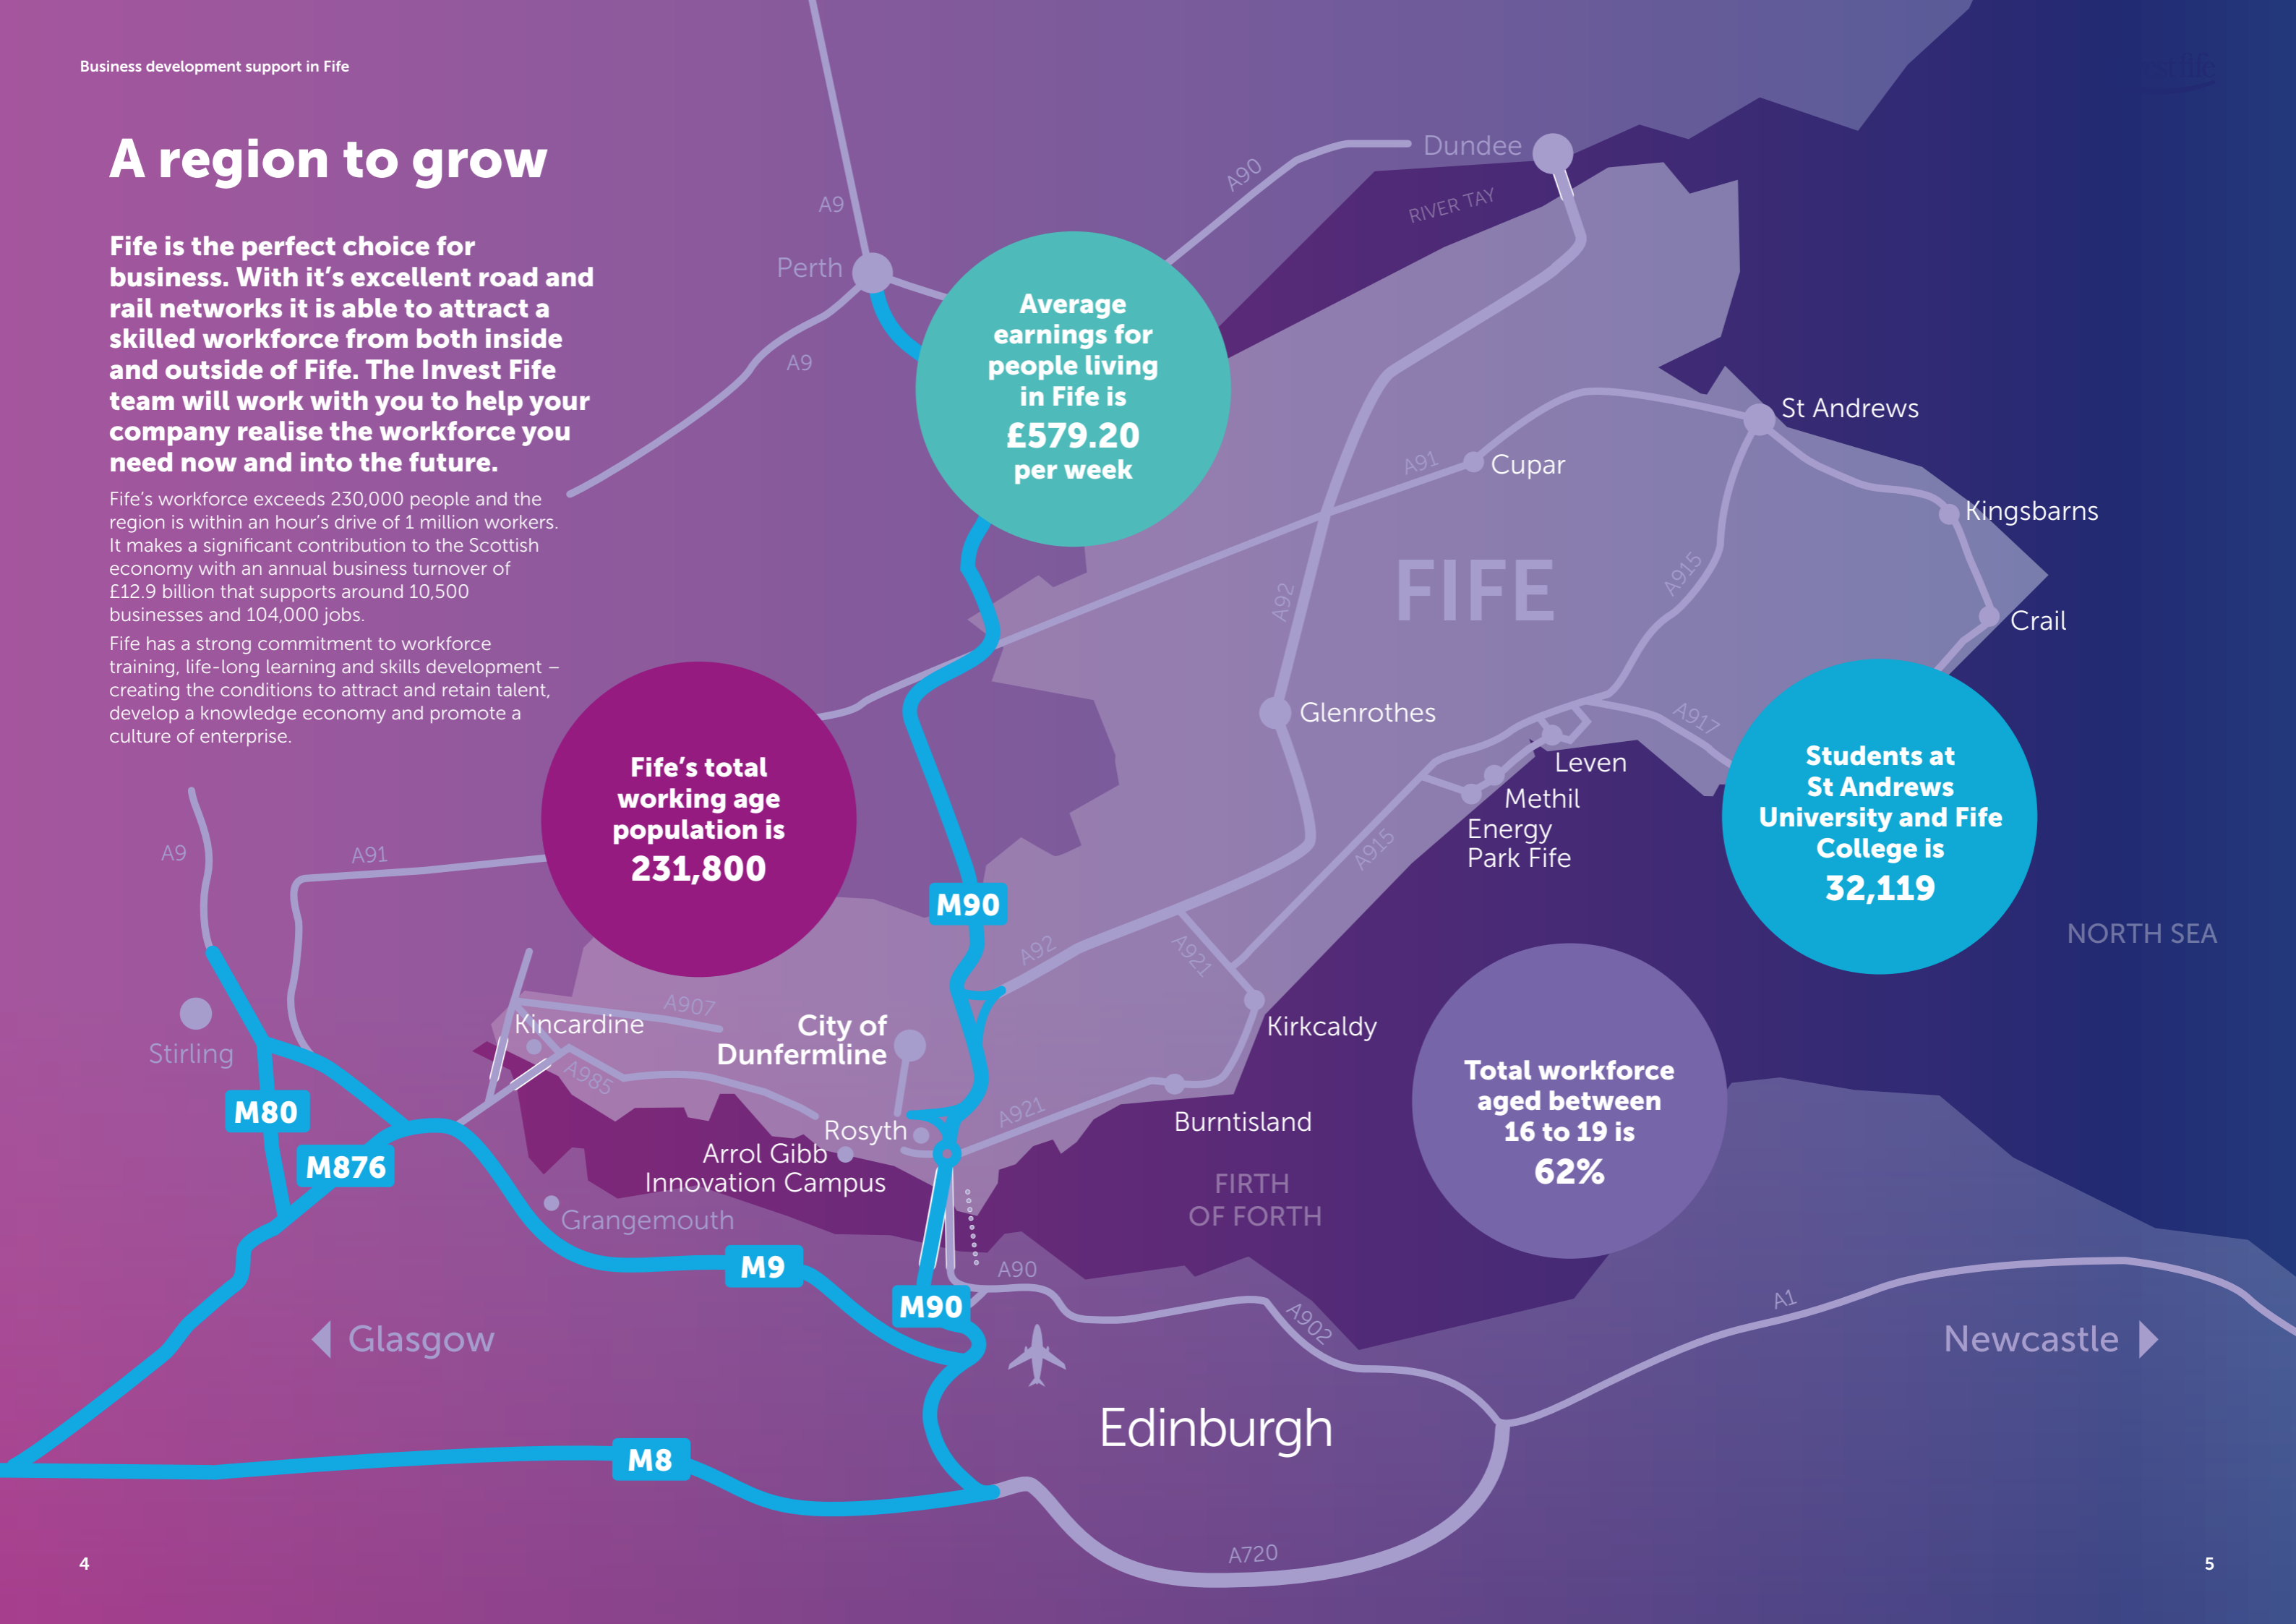

A region to grow

Fife is the perfect choice for business. With its excellent road and rail networks it is able to attract a skilled workforce from both inside and outside of Fife. The Invest Fife team will work with you to help your company realise the workforce you need now and into the future.

Fife's workforce exceeds 230,000 people and the region is within an hour's drive of 1 million workers. It makes a significant contribution to the Scottish economy with an annual business turnover of £12.9 billion that supports around 10,500 businesses and 104,000 jobs.

Fife has a strong commitment to workforce training, life-long learning and skills development – creating the conditions to attract and retain talent, develop a knowledge economy and promote a culture of enterprise.

Average earnings for people living in Fife is £579.20 per week

Fife's total working age population is 231,800

Students at St Andrews University and Fife College is 32,119

Total workforce aged between 16 to 19 is 62%